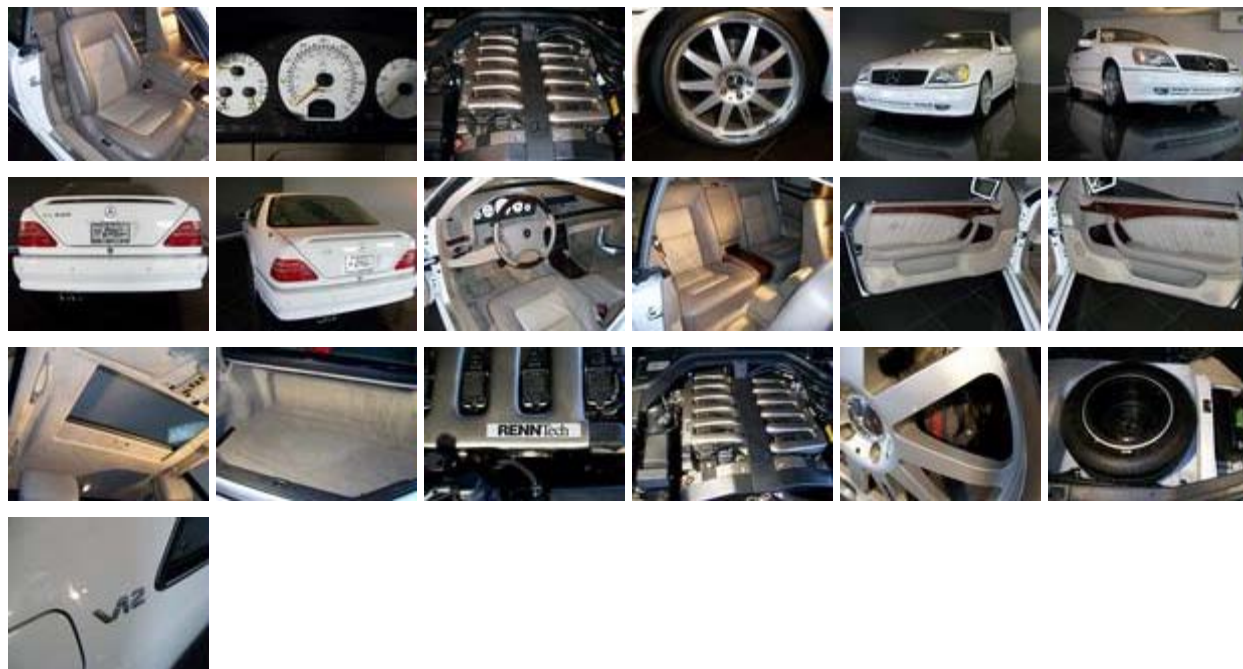

[House Of Luxuries](#)

3130 Harbor Blvd.

Costa Mesa California, 92626

Phone: (800) 939-5222 | Fax: (714) 434-1661

Year:	Make:	Model:	Price:
1999	Mercedes Benz	CL 600	\$39,995.00
Miles	Color:	Body:	Transmission:
23026	Exterior: White Interior: Tan	Coupe	Automatic