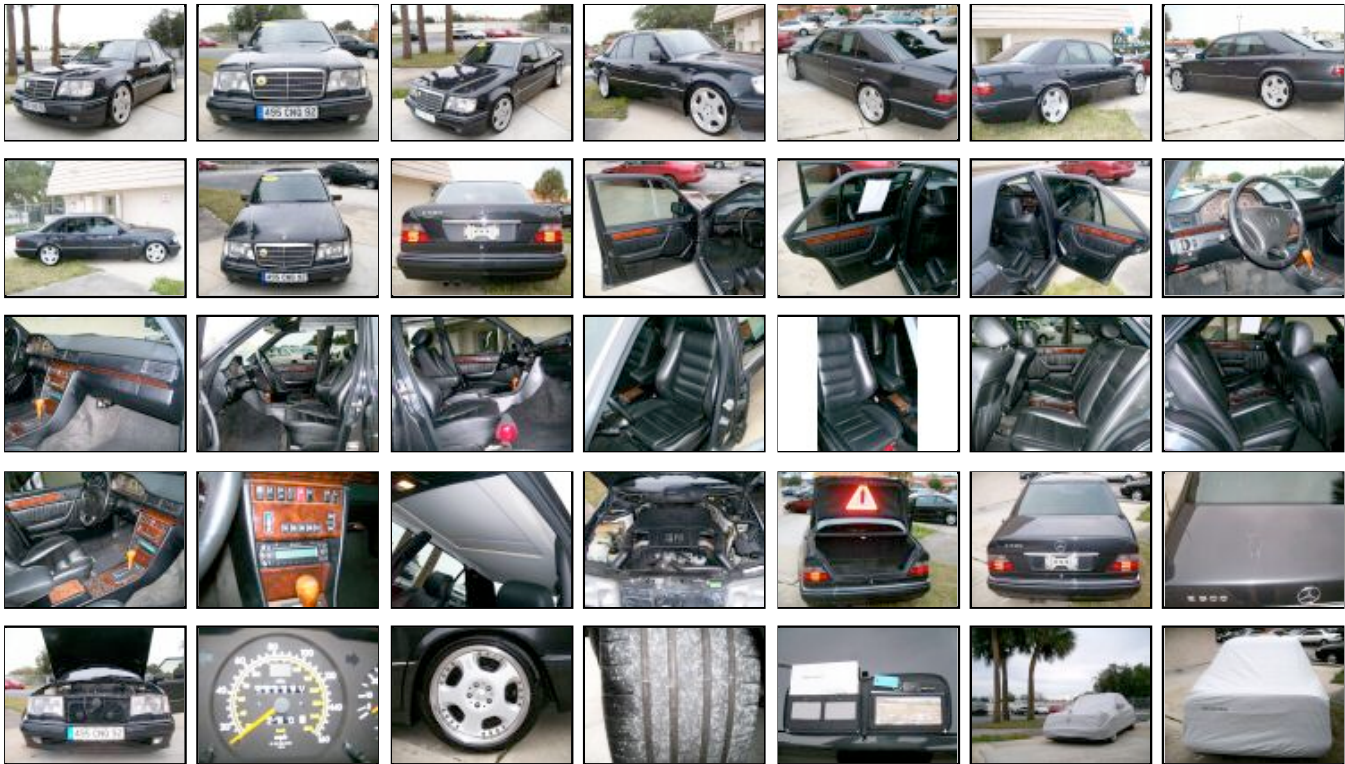

PHOTO GALLERY

OBT Motors - 1995 Mercedes-Benz E500 E500 EURO ED

[return to listing](#)

click on thumbnails to enlarge

Powered by: **CARad**